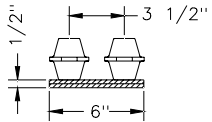

2 5/8"H Insulators with 5/8-11 Inserts

FOR: <b>tyco</b> <b>Electronics</b>		Gus Berthold Electric Co. 1900 W. CARROLL AVENUE CHICAGO, ILLINOIS 60612	
COMCODE: 408528756	REVISION #	TELE. 312-243-5767	FAX. 312-243-5811
DESCRIPTION: Discharge Ground Bus Assembly 3 Bay, 3000A		DRAWN: MSH	SCALE: 1=8
		DATE: 03-03-03	DWG. SIZE: B
		DRAWING NO. 3B-36W-2L	