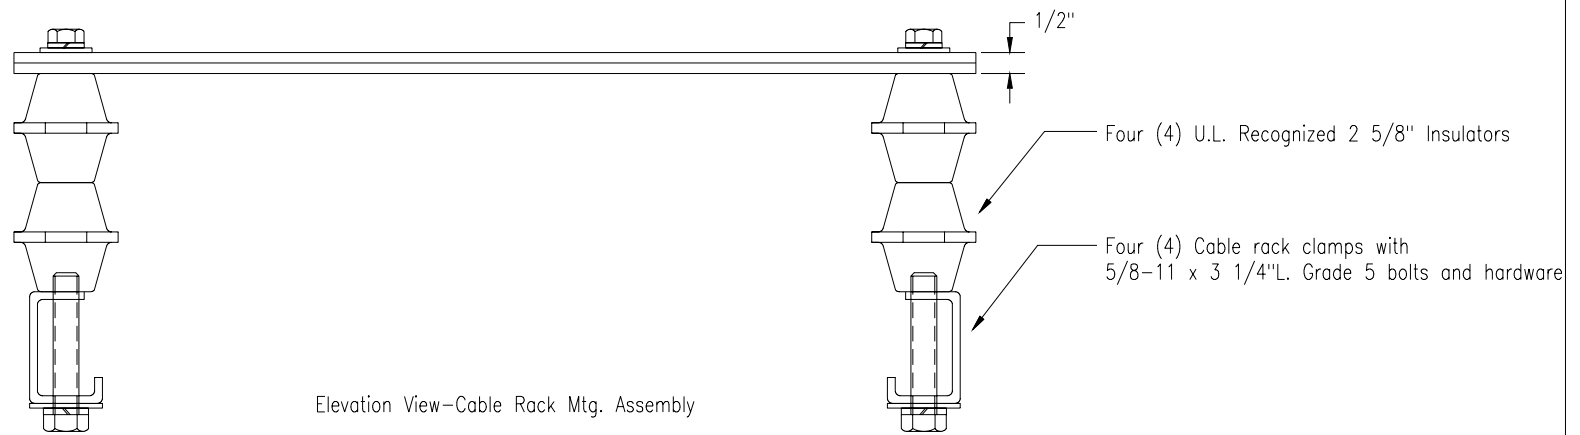

Side View

Elevation View-Cable Rack Mtg. Assembly

| | | | |
|--|------------|--|-------------------|
| FOR: tyco Electronics | | Gus Berthold Electric Co. 1900 W. CARROLL AVENUE CHICAGO, ILLINOIS 60612 | |
| COMCODE: 408522613 | REVISION # | TELE. 312-243-5767 | FAX. 312-243-5811 |
| DESCRIPTION: 3000A Battery Cable Collection Bar for 20" Wide Cable Rack | | DRAWN: MSH | SCALE: 3"=1' |
| | | DATE: 03-03-03 | DWG. SIZE: B |
| | | DRAWING NO. BHG20-2 | |