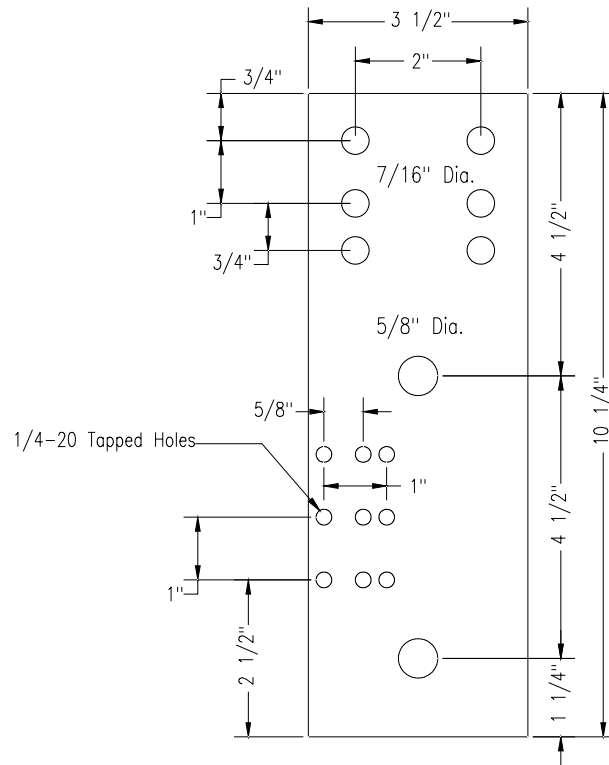

S3878 Neutral Kit Parts List

Qty.	Description
1	1/4" x 3 1/2" Neutral Bar
2	2"H Insulators
4	1/2-13 x 1"L Hex Head Bolts
4	1/2" Flat Washers
4	1/2" Lock Washers

FOR:		tyco Electronics			Gus Berthold Electric Co. 1900 W. CARROLL AVENUE CHICAGO, ILLINOIS 60612		
COMCODE: 408528921		REVISION #		TELE. 312-243-5767		FAX. 312-243-5811	
DESCRIPTION: GPS PDSC Neutral Kit				DRAWN: MSH	SCALE: 6"=1'	DRAWING NO.	
				DATE: 03-03-03	DWG. SIZE: B	S3878	