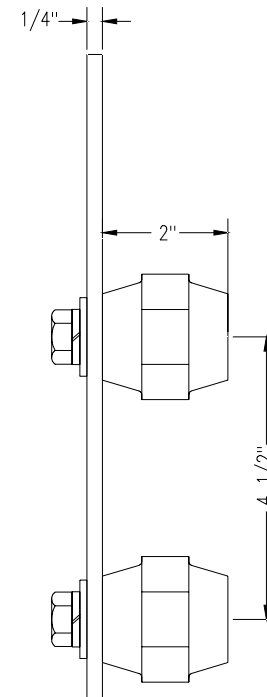

S3878 Neutral Kit Parts List

Qty.	Description
1	1/4" x 3 1/2" Neutral Bar
2	2"H Insulators
4	1/2-13 x 1"L Hex Head Bolts
4	1/2" Flat Washers
4	1/2" Lock Washers

FOR:		tyco Electronics			Gus Berthold Electric Co. 1900 W. CARROLL AVENUE CHICAGO, ILLINOIS 60612		
COMCODE: 408528921		REVISION #		TELE. 312-243-5767		FAX. 312-243-5811	
DESCRIPTION: GPS PDSC Neutral Kit				DRAWN: MSH	SCALE: 6"=1'	DRAWING NO.	
				DATE: 03-03-03	DWG. SIZE: B	S3878	