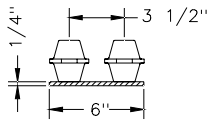

2 5/8"H Insulators with 5/8-11 Inserts

FOR: tyco Electronics		Gus Berthold Electric Co. 1900 W. CARROLL AVENUE CHICAGO, ILLINOIS 60612	
COMCODE: 408528748	REVISION #	TELE. 312-243-5767	FAX. 312-243-5811
DESCRIPTION: Discharge Ground Bus Assembly 3 Bay, 1500A		DRAWN: MSH	SCALE: 1=8
		DATE: 03-03-03	DWG. SIZE: B
		DRAWING NO. 3B-36W-1L	