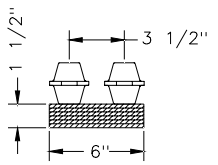

2 5/8"H Insulators with 5/8-11 Inserts

FOR:		<b>tyco</b> <b>Electronics</b>		Gus Berthold Electric Co. 1900 W. CARROLL AVENUE CHICAGO, ILLINOIS 60612	
COMCODE: 408528797		REVISION #		TELE. 312-243-5767 FAX. 312-243-5811	
DESCRIPTION: Discharge Ground Bus Assembly 3 Bay, 9000A		DRAWN: MSH	SCALE: 1=8	DRAWING NO.	
		DATE: 03-03-03	DWG. SIZE: B	3B-36W-6L	