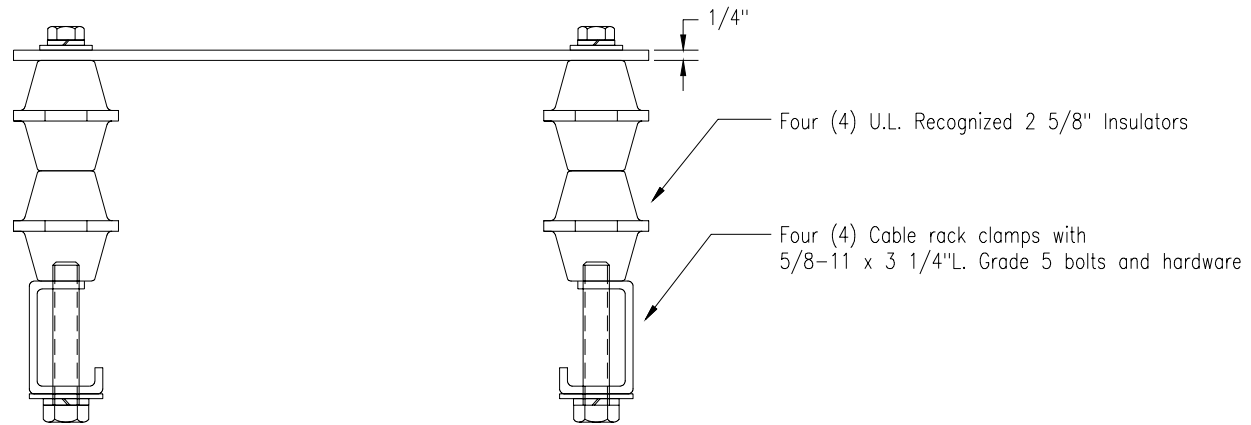

Side View

Elevation View-Cable Rack Mtg. Assembly

FOR: tyco Electronics		Gus Berthold Electric Co. 1900 W. CARROLL AVENUE CHICAGO, ILLINOIS 60612	
COMCODE: 408522563	REVISION #	TELE. 312-243-5767	FAX. 312-243-5811
DESCRIPTION: 1500A Battery Cable Collection Bar for 12" Wide Cable Rack	DRAWN: MSH	SCALE: 3"-1"	DRAWING NO.
	DATE: 03-03-03	DWG. SIZE: B	BHG12-1