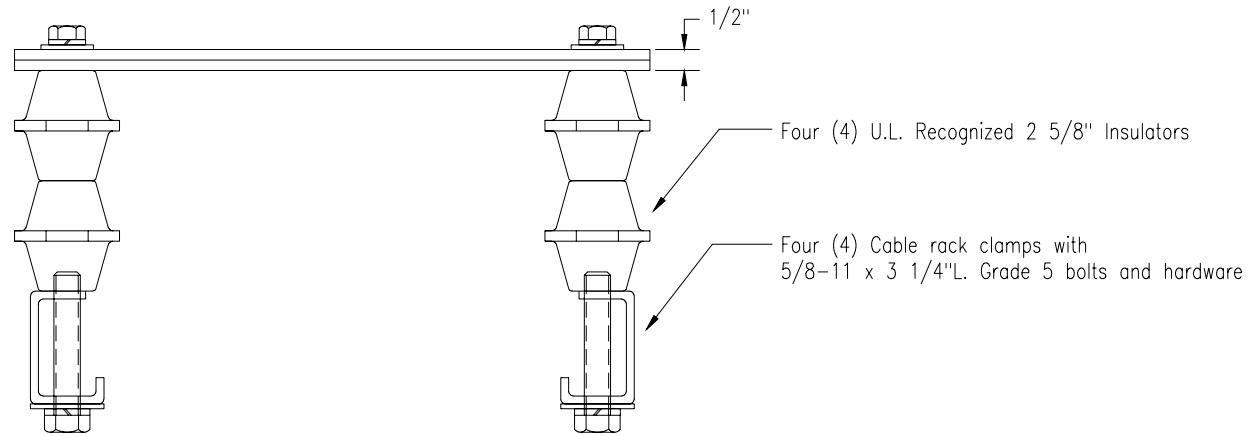

Side View

Elevation View-Cable Rack Mtg. Assembly

FOR: tyco Electronics		Gus Berthold Electric Co. 1900 W. CARROLL AVENUE CHICAGO, ILLINOIS 60612	
COMCODE: 408522571	REVISION #	TELE. 312-243-5767	FAX. 312-243-5811
DESCRIPTION: 3000A Battery Cable Collection Bar for 12" Wide Cable Rack		DRAWN: MSH	SCALE: 3"-1"
		DATE: 03-03-03	DWG. SIZE: B
		DRAWING NO. BHG12-2	