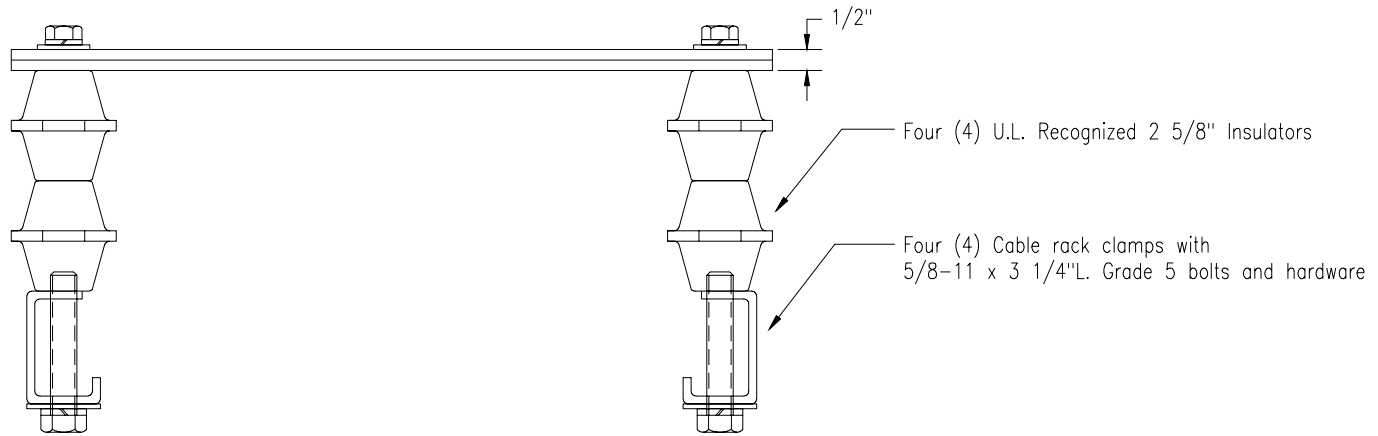

Side View

Elevation View-Cable Rack Mtg. Assembly

FOR: tyco Electronics		Gus Berthold Electric Co. 1900 W. CARROLL AVENUE CHICAGO, ILLINOIS 60612	
COMCODE: 408522597	REVISION #	TELE. 312-243-5767	FAX. 312-243-5811
DESCRIPTION: 3000A Battery Cable Collection Bar for 15" Wide Cable Rack		DRAWN: MSH	SCALE: 3"-1"
		DATE: 03-03-03	DWG. SIZE: B
		DRAWING NO. BHG15-2	