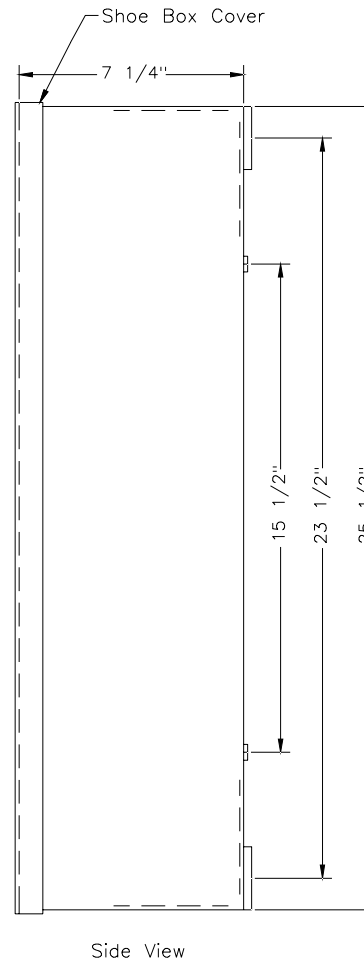

Cabinet constructed from 14Ga. H.R. steel

FOR:		tyco Electronics		Gus Berthold Electric Co. 1900 W. CARROLL AVENUE CHICAGO, ILLINOIS 60612	
COMCODE: 407578764		REVISION #		TELE. 312-243-5767 FAX. 312-243-5811	
DESCRIPTION:		S3031 NEMA 1 Enclosure		DRAWN: MSH	SCALE: 3"-1"
				DATE: 03-03-03	DWG. SIZE: B
				DRAWING NO. S3031-C1	