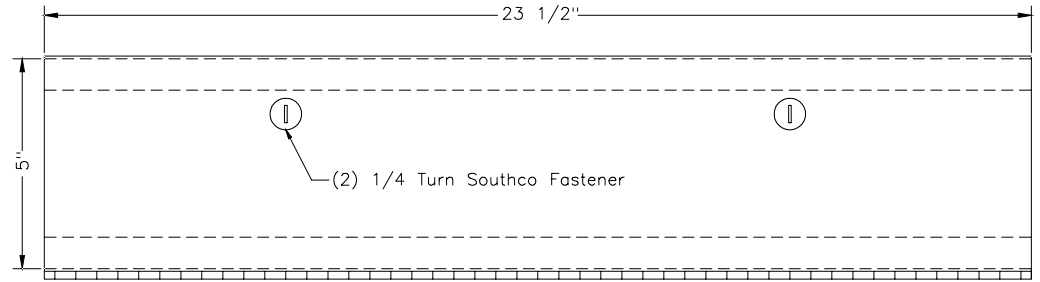

Closed Position

Open Position

Buttstrap Details

4 x 5 x 23 1/2" Wireway

Plan View

Plan View - Cutout

FOR: tyco Electronics		Gus Berthold Electric Co. 1900 W. CARROLL AVENUE CHICAGO, ILLINOIS 60612	
COMCODE: 408413326	REVISION #	TELE. 312-243-5767	FAX. 312-243-5811
DESCRIPTION: GPS PDSC Hinged Cover Wireway		DRAWN: MSH	SCALE: 4"=1'
		DATE: 03-03-03	DWG. SIZE: B
			DRAWING NO. S3737