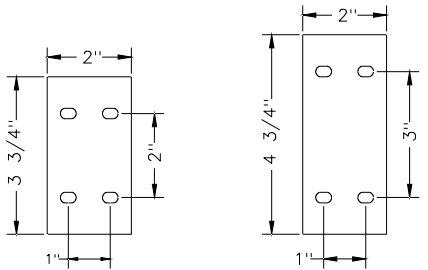

Closed Position

Open Position

Buttstrap Details

4 x 5 x 23 1/2" Wireway

Plan View

Plan View - Cutout

FOR: tyco Electronics		Gus Berthold Electric Co. 1900 W. CARROLL AVENUE CHICAGO, ILLINOIS 60612	
COMCODE: 408413326	REVISION #	TELE. 312-243-5767	FAX. 312-243-5811
DESCRIPTION: GPS PDSC Hinged Cover Wireway		DRAWN: MSH	SCALE: 4"=1'
		DATE: 03-03-03	DWG. SIZE: B
			DRAWING NO. S3737