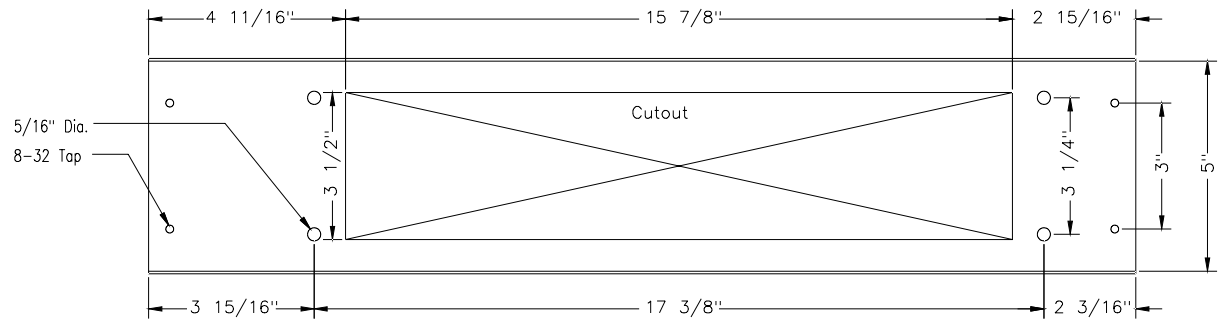

Closed Position

Open Position

Buttstrap Details

4 x 5 x 23 1/2" Wireway

Plan View

Plan View - Cutout

FOR: tyco Electronics		Gus Berthold Electric Co. 1900 W. CARROLL AVENUE CHICAGO, ILLINOIS 60612	
COMCODE: 408413326	REVISION #	TELE. 312-243-5767	FAX. 312-243-5811
DESCRIPTION: GPS PDSC Hinged Cover Wireway		DRAWN: MSH	SCALE: 4"=1'
		DATE: 03-03-03	DWG. SIZE: B
			DRAWING NO. S3737