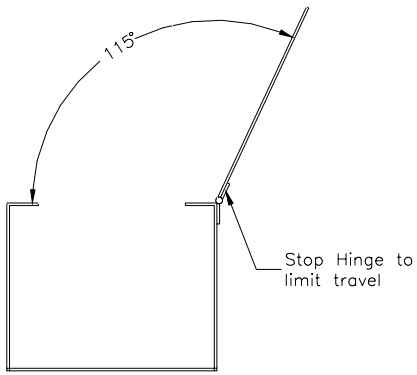

Closed Position

Open Position

Buttstrap Details

4 x 5 x 23 1/2" Wireway

Plan View

Plan View - Cutout

FOR: tyco Electronics		Gus Berthold Electric Co. 1900 W. CARROLL AVENUE CHICAGO, ILLINOIS 60612	
COMCODE: 408413326	REVISION #	TELE. 312-243-5767	FAX. 312-243-5811
DESCRIPTION: GPS PDSC Hinged Cover Wireway		DRAWN: MSH	SCALE: 4"=1'
		DATE: 03-03-03	DWG. SIZE: B
			DRAWING NO. S3737